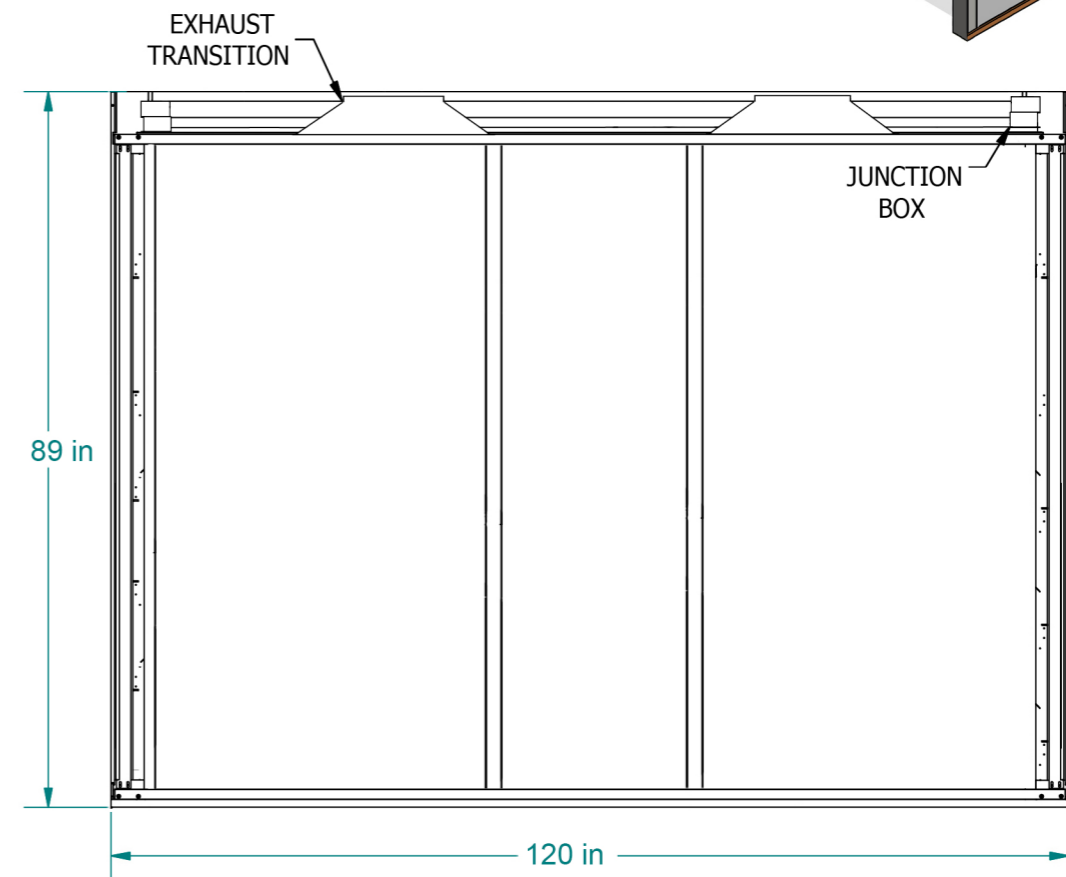

TOP VIEW

NOT TO SCALE

FRONT VIEW SASH OPEN

RIGHT SIDE VIEW SASH OPEN

BACK VIEW SASH CLOSED

10' WALK-IN HOOD

FA FISHER AMERICAN 

(815)-670-6400