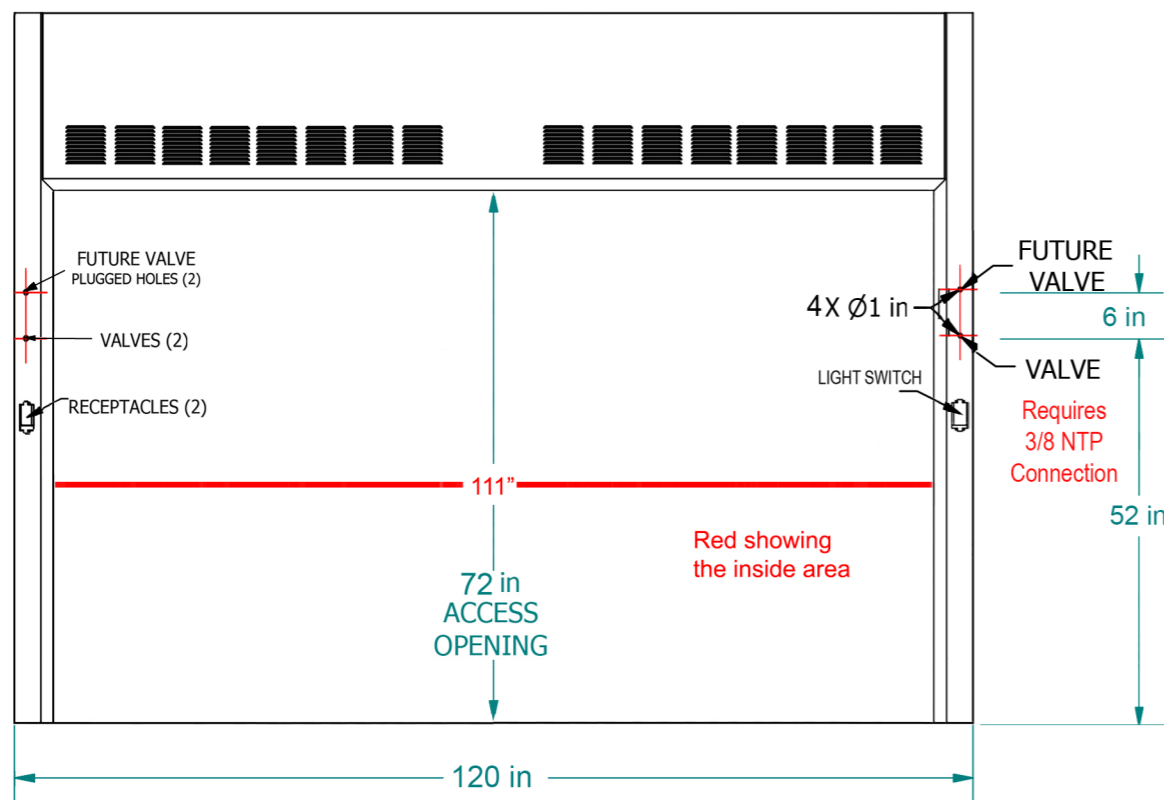

TOP VIEW

NOT TO SCALE

FRONT VIEW SASH OPEN

RIGHT SIDE VIEW SASH OPEN

BACK VIEW SASH CLOSED

10' WALK-IN HOOD

FA FISHER AMERICAN 

(815)-670-6400