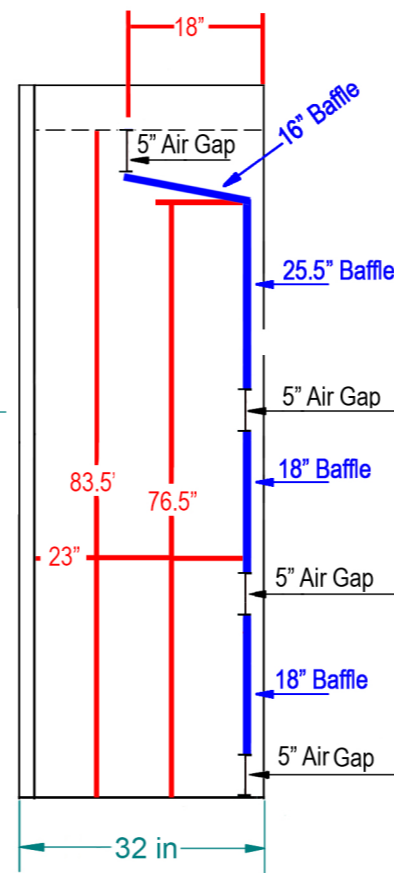

TOP VIEW

NOT TO SCALE

FRONT VIEW SASH OPEN

RIGHT SIDE VIEW SASH OPEN

BACK VIEW SASH CLOSED

10' WALK-IN HOOD

FA FISHER AMERICAN 

(815)-670-6400