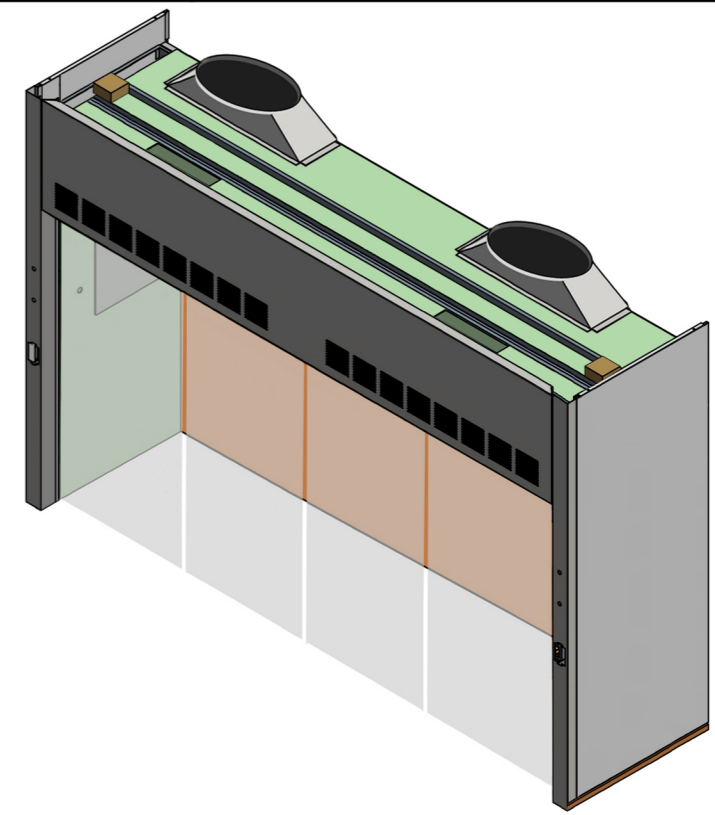

TOP VIEW

NOT TO SCALE

FRONT VIEW SASH OPEN

RIGHT SIDE VIEW SASH OPEN

BACK VIEW SASH CLOSED

10' WALK-IN HOOD

FA FISHER AMERICAN 

(815)-670-6400