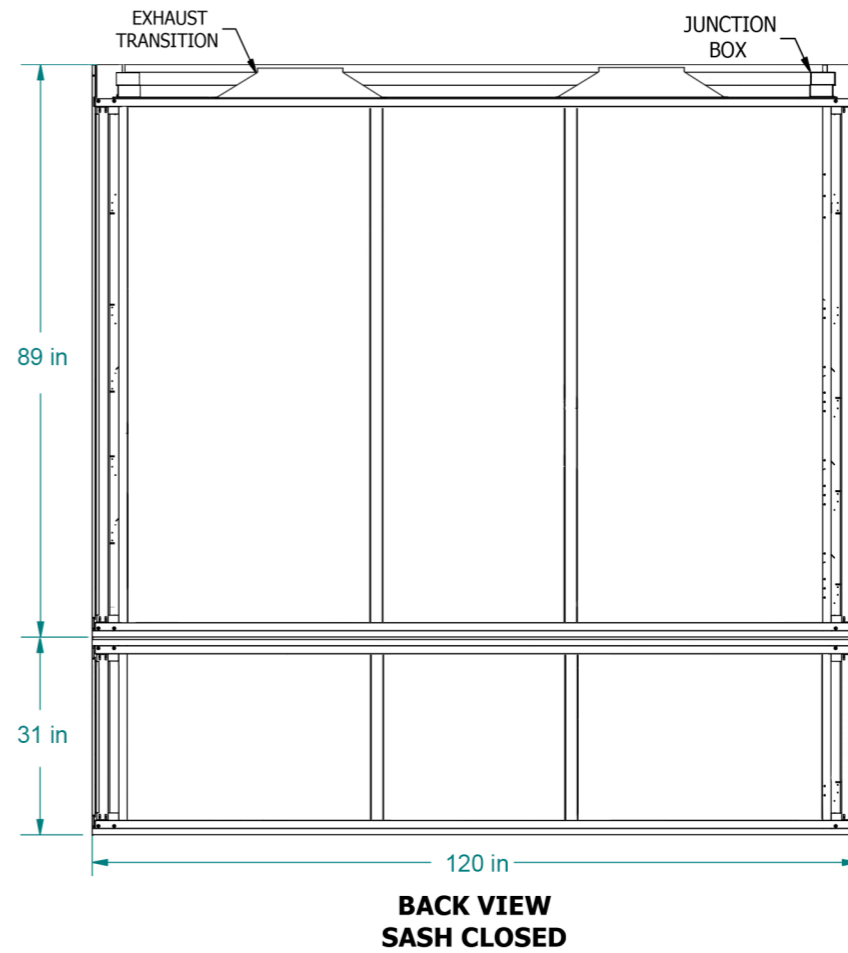

TOP VIEW

NOT TO SCALE

Four Sliding Doors

10' x 6' x 10' WALK-IN HOOD

FA FISHER AMERICAN

(815)-670-6400