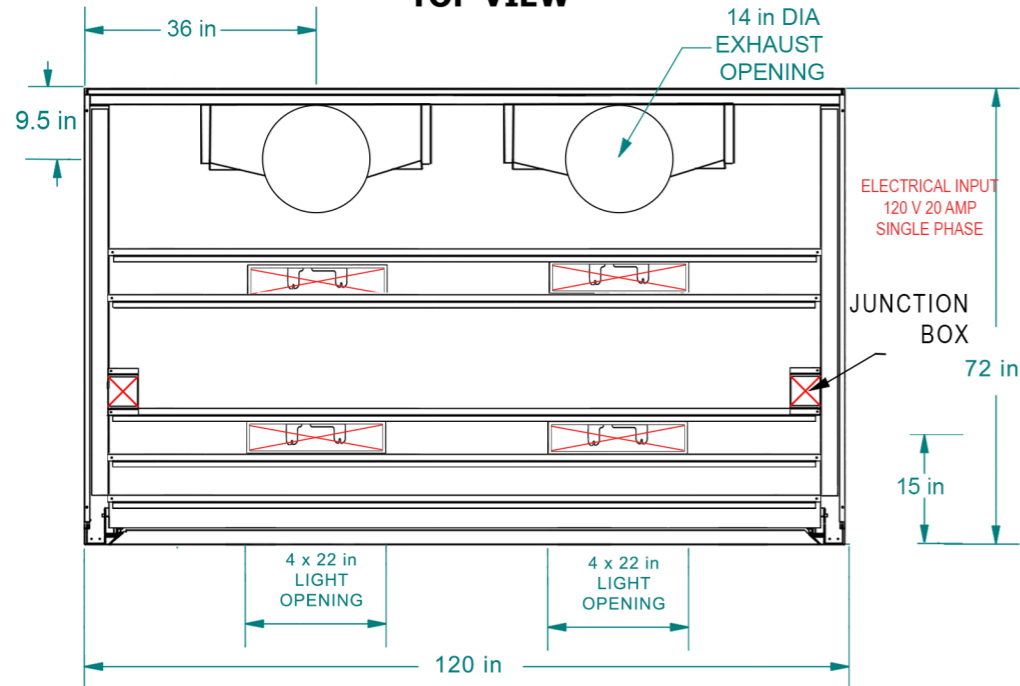

TOP VIEW

NOT TO SCALE

Four Sliding Doors

10' x 6' x 10' WALK-IN HOOD

FA FISHER AMERICAN

(815)-670-6400