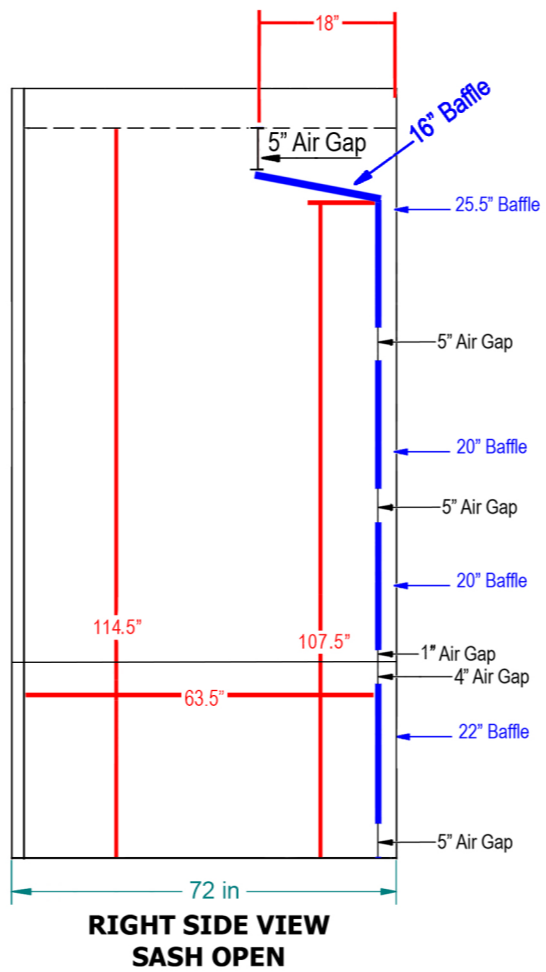

TOP VIEW

NOT TO SCALE

Four Sliding Doors

10' x 6' x 10' WALK-IN HOOD

FA FISHER AMERICAN

(815)-670-6400