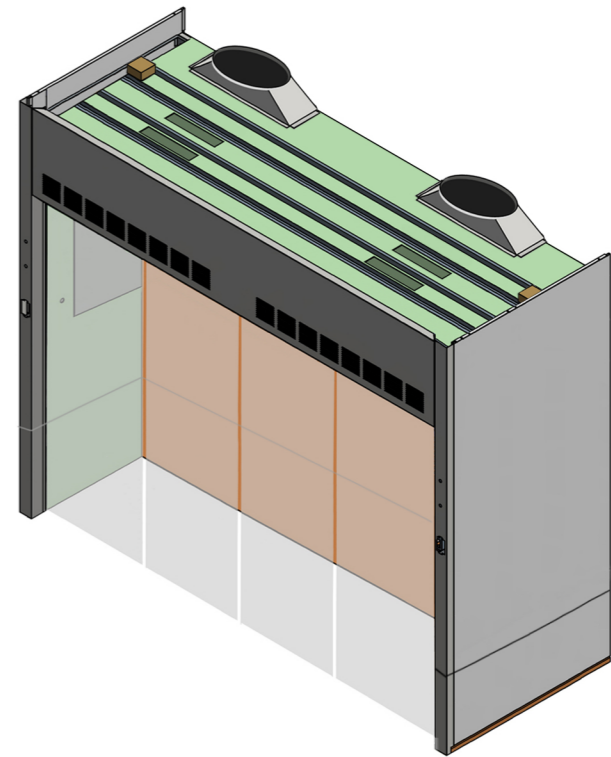

TOP VIEW

NOT TO SCALE

Four Sliding Doors

10' x 6' x 10' WALK-IN HOOD

FA FISHER AMERICAN

(815)-670-6400