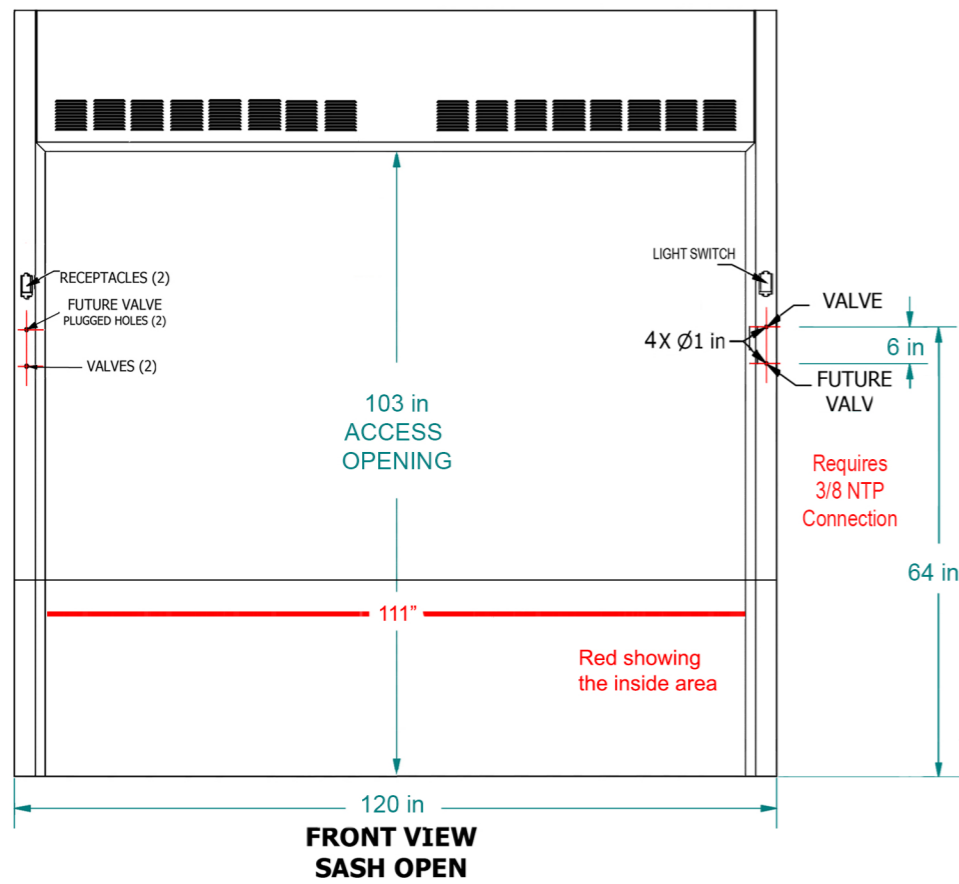

TOP VIEW

NOT TO SCALE

Four Sliding Doors

10' x 6' x 10' WALK-IN HOOD

FA FISHER AMERICAN

(815)-670-6400