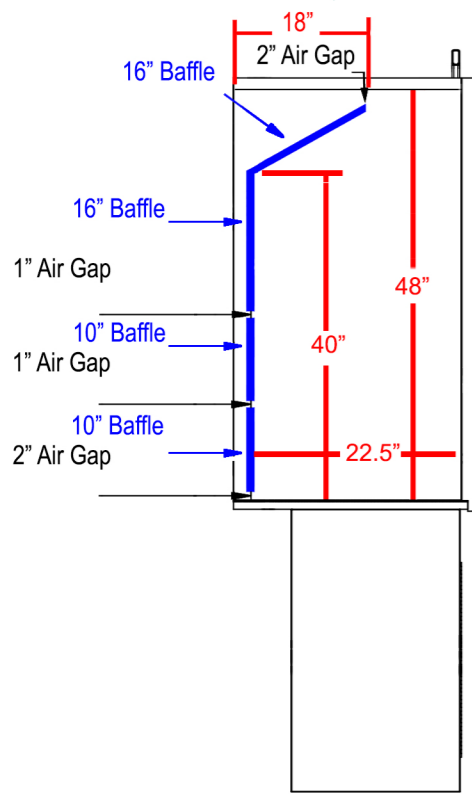

NOT TO SCALE

**LEFT SIDE VIEW
SASH OPEN**

**FRONT VIEW
SASH OPEN**

**RIGHT SIDE VIEW
SASH OPEN**

**BACK VIEW
SASH CLOSED**

4' FUME HOOD

FA FISHER AMERICAN **CLASSIFIED** **UL**

(815)-670-6400