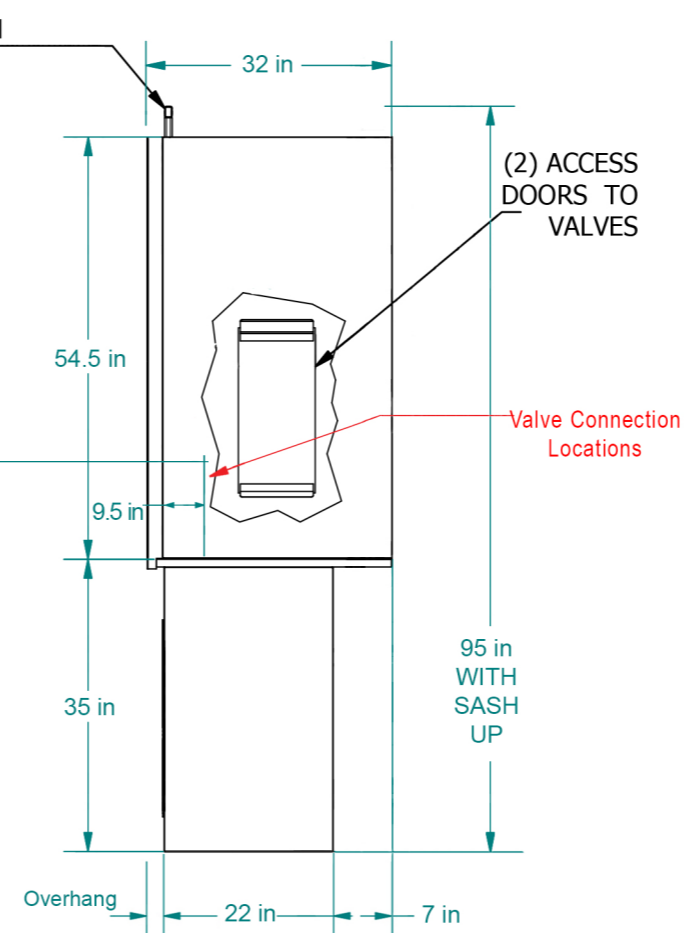

NOT TO SCALE

**LEFT SIDE VIEW
SASH OPEN**

**FRONT VIEW
SASH OPEN**

**RIGHT SIDE VIEW
SASH OPEN**

**BACK VIEW
SASH CLOSED**

4' FUME HOOD

FA FISHER AMERICAN **CLASSIFIED** **UL**

(815)-670-6400