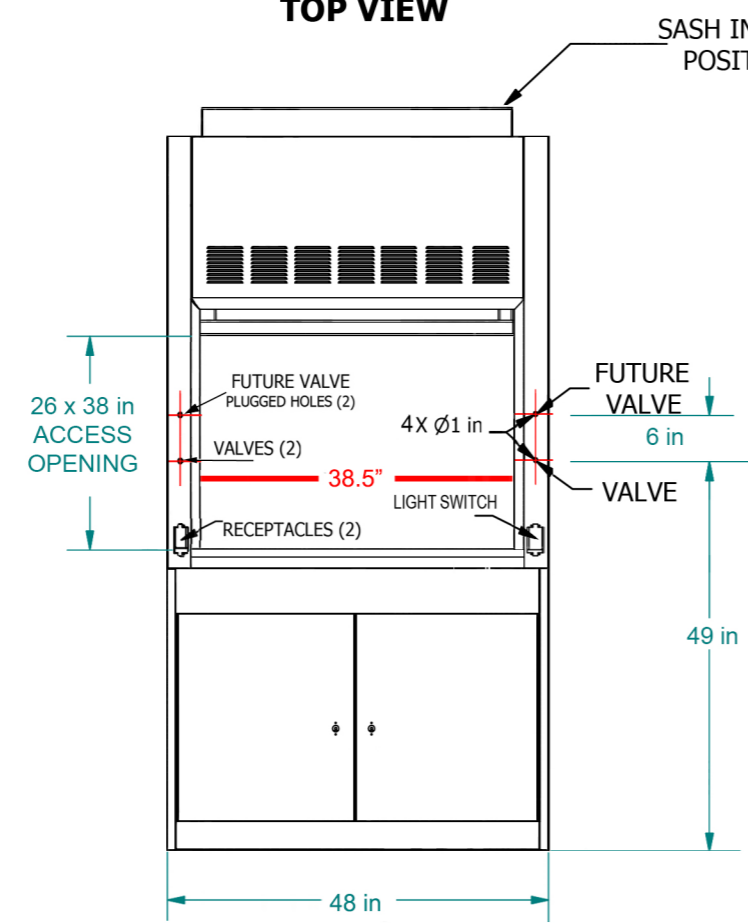

NOT TO SCALE

**LEFT SIDE VIEW
SASH OPEN**

**FRONT VIEW
SASH OPEN**

**RIGHT SIDE VIEW
SASH OPEN**

**BACK VIEW
SASH CLOSED**

4' FUME HOOD

FA FISHER AMERICAN **CLASSIFIED** **UL**

(815)-670-6400