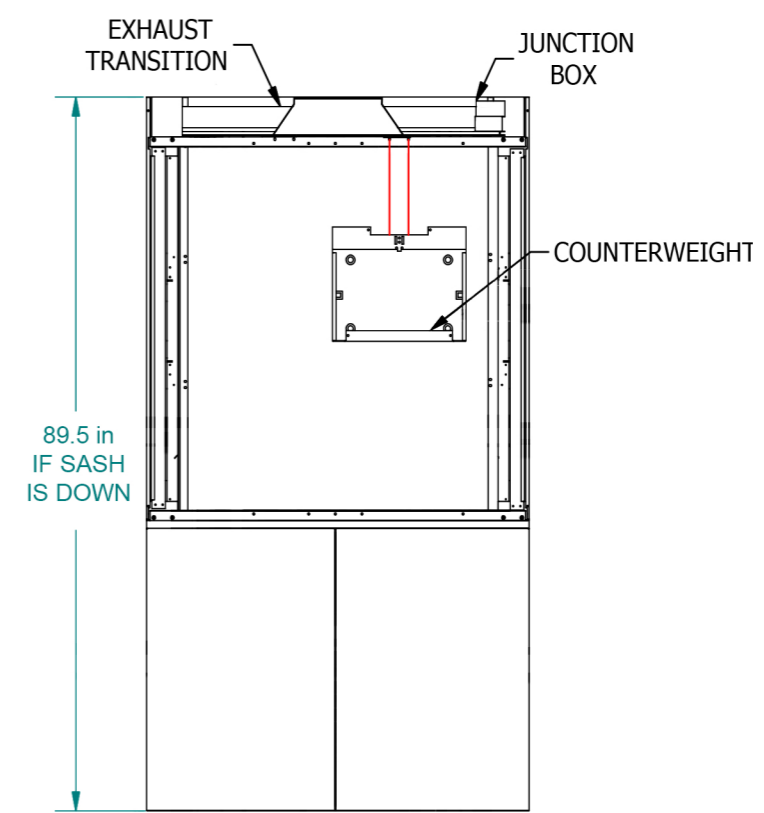

NOT TO SCALE

**LEFT SIDE VIEW
SASH OPEN**

**FRONT VIEW
SASH OPEN**

**RIGHT SIDE VIEW
SASH OPEN**

**BACK VIEW
SASH CLOSED**

4' FUME HOOD

FA FISHER AMERICAN **CLASSIFIED** **UL**

(815)-670-6400