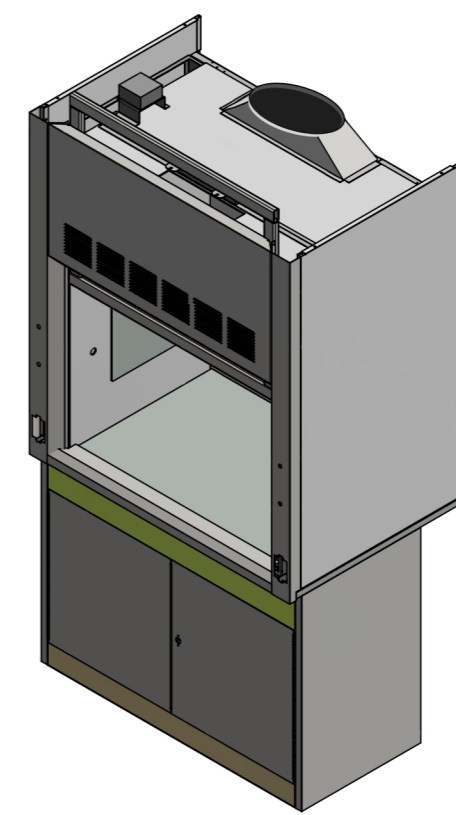

NOT TO SCALE

**LEFT SIDE VIEW
SASH OPEN**

**FRONT VIEW
SASH OPEN**

**RIGHT SIDE VIEW
SASH OPEN**

**BACK VIEW
SASH CLOSED**

4' FUME HOOD

FA FISHER AMERICAN **CLASSIFIED** **UL**

(815)-670-6400