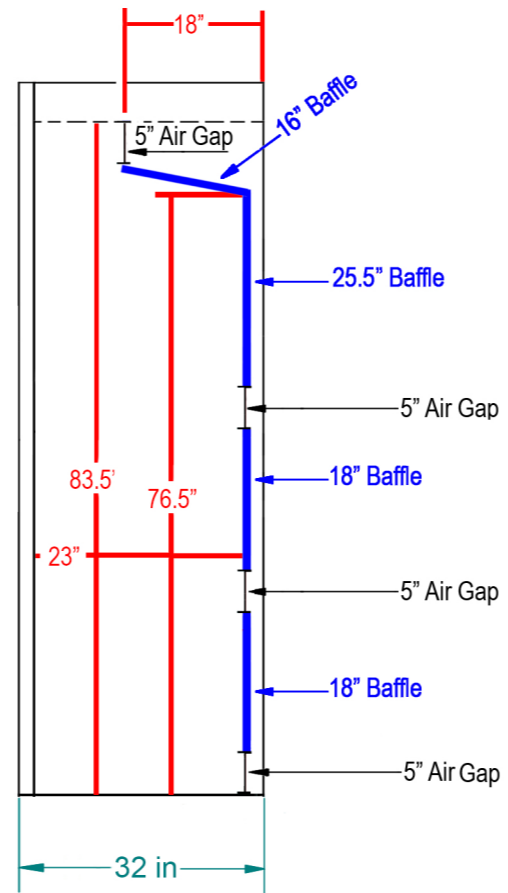

NOT TO SCALE

4' FUME HOOD

FA FISHER AMERICAN **CLASSIFIED** **UL**

(815)-670-6400