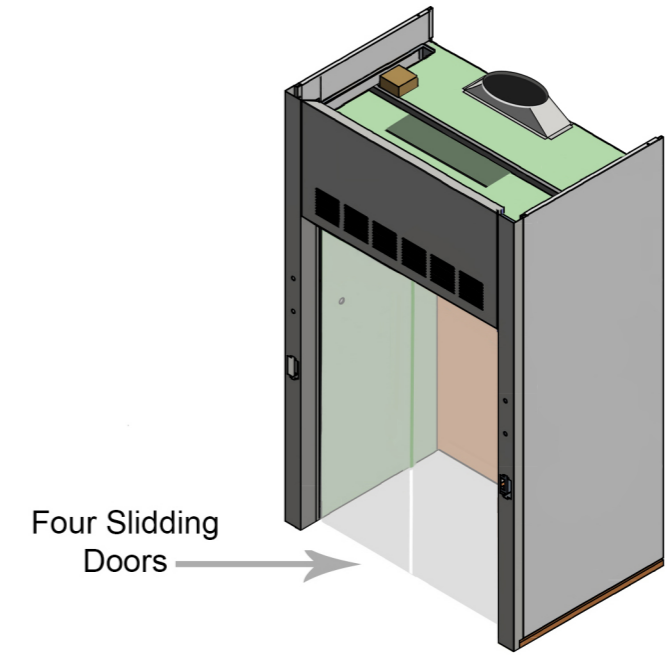

NOT TO SCALE

4' FUME HOOD

FA FISHER AMERICAN **CLASSIFIED** **UL**

(815)-670-6400