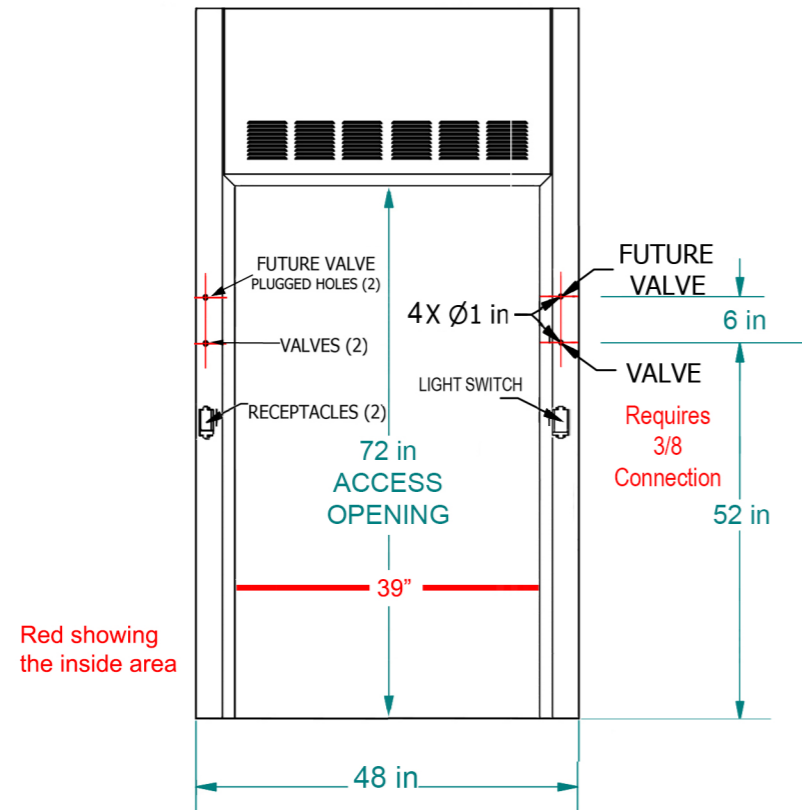

NOT TO SCALE

4' FUME HOOD

FA FISHER AMERICAN **CLASSIFIED** **UL**

(815)-670-6400