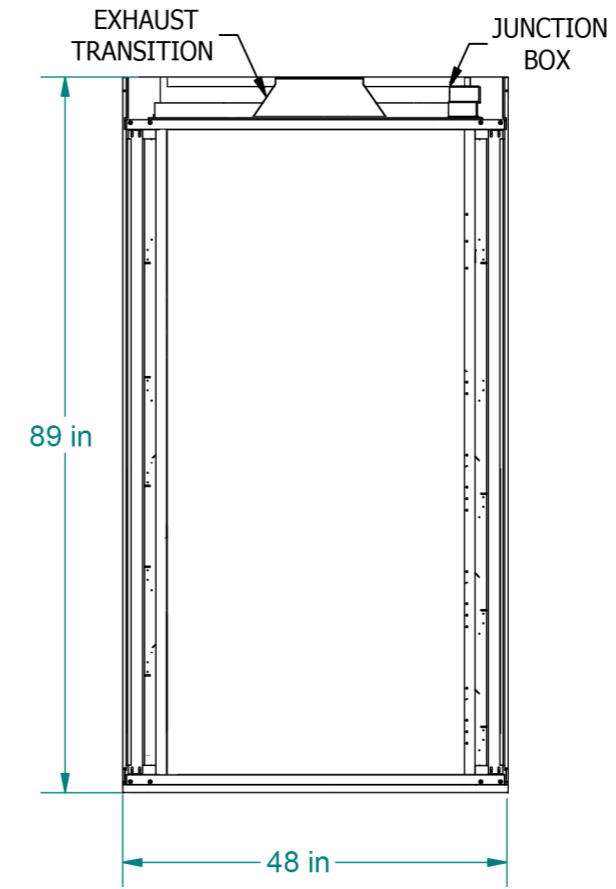

NOT TO SCALE

4' FUME HOOD

FA FISHER AMERICAN **CLASSIFIED** **UL**

(815)-670-6400