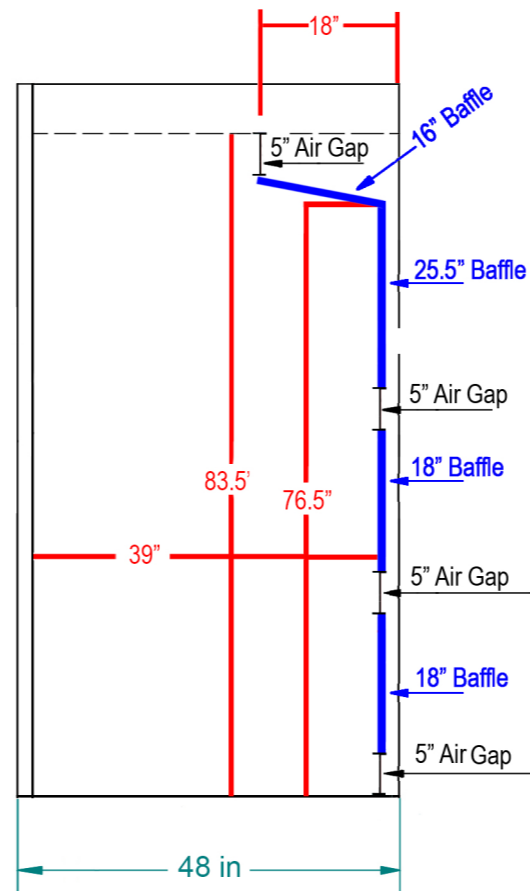

TOP VIEW

**NOT TO SCALE**

Four Sliding Doors

FRONT VIEW  
SASH OPEN

RIGHT SIDE VIEW  
SASH OPEN

BACK VIEW  
SASH CLOSED

6' x 4' WALK-IN HOOD

**FA** FISHER AMERICAN