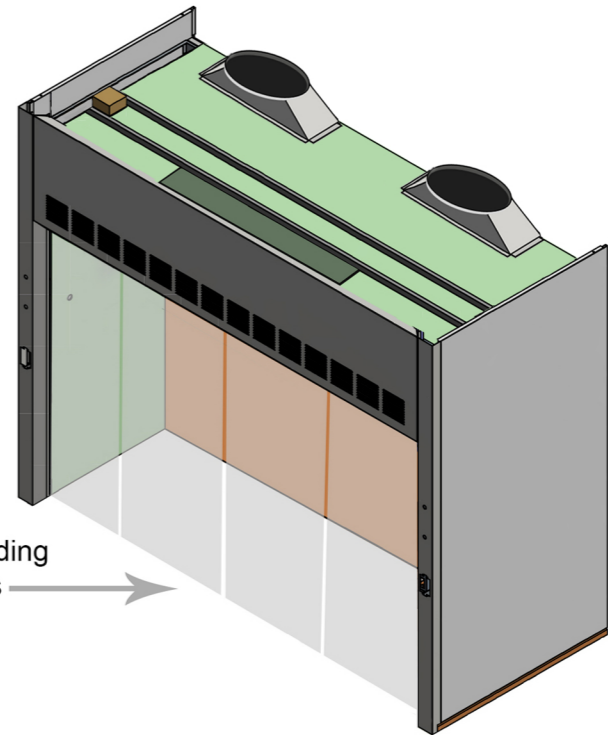

TOP VIEW

**NOT TO SCALE**

Four Sliding Doors

FRONT VIEW  
SASH OPEN

RIGHT SIDE VIEW  
SASH OPEN

BACK VIEW  
SASH CLOSED

6' x 4' WALK-IN HOOD

**FA** FISHER AMERICAN