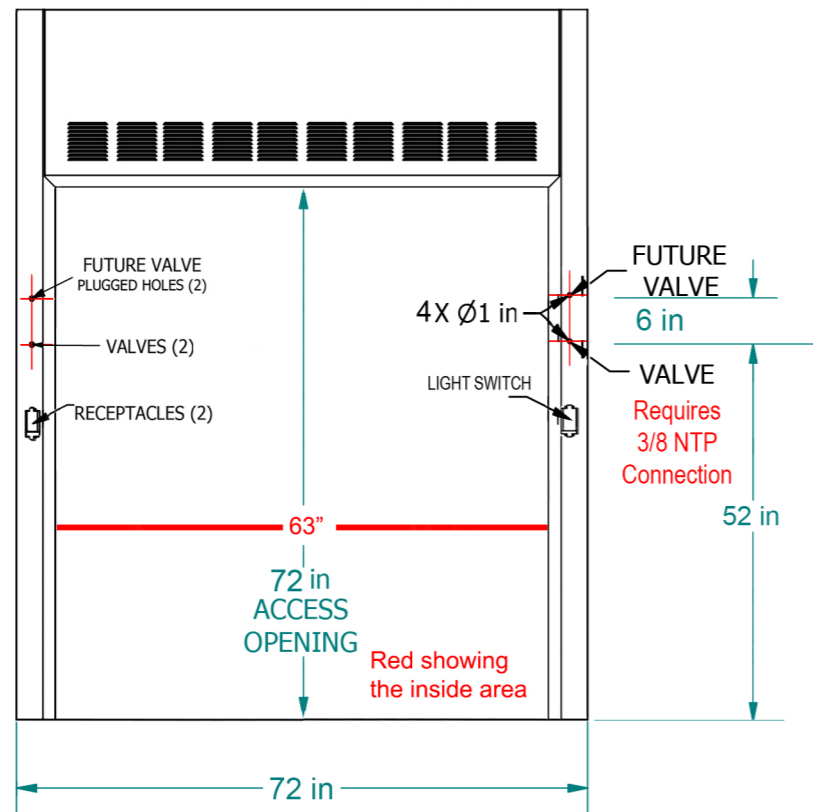

TOP VIEW

**NOT TO SCALE**

Four Sliding Doors

FRONT VIEW  
SASH OPEN

RIGHT SIDE VIEW  
SASH OPEN

BACK VIEW  
SASH CLOSED

6' x 4' WALK-IN HOOD

**FA** FISHER AMERICAN