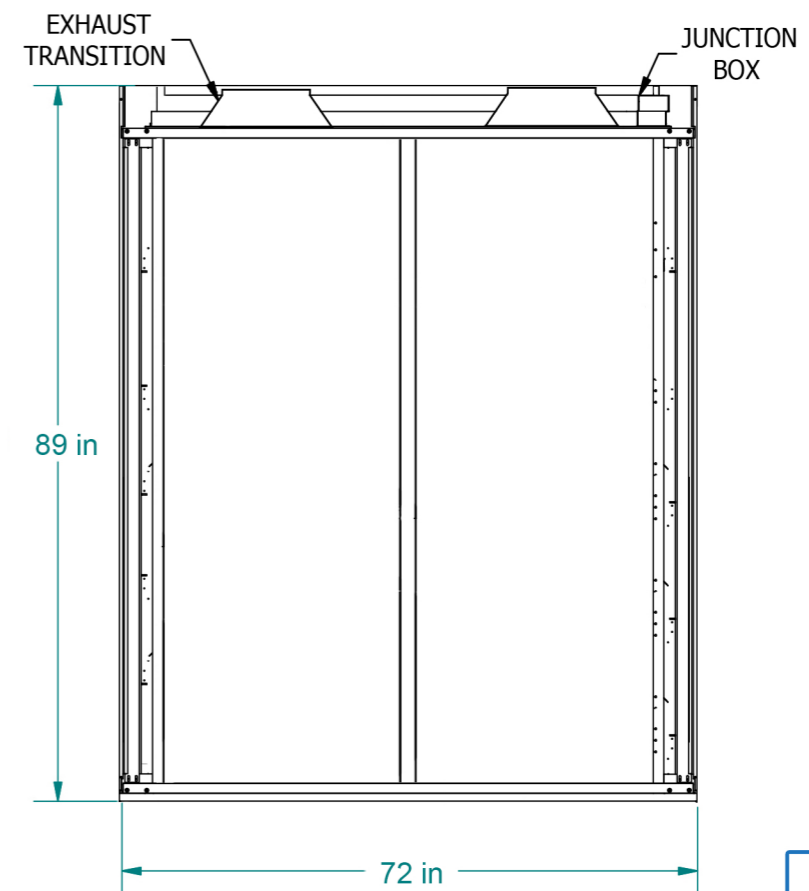

TOP VIEW

**NOT TO SCALE**

Four Sliding Doors

FRONT VIEW  
SASH OPEN

RIGHT SIDE VIEW  
SASH OPEN

BACK VIEW  
SASH CLOSED

6' x 4' WALK-IN HOOD

**FA** FISHER AMERICAN