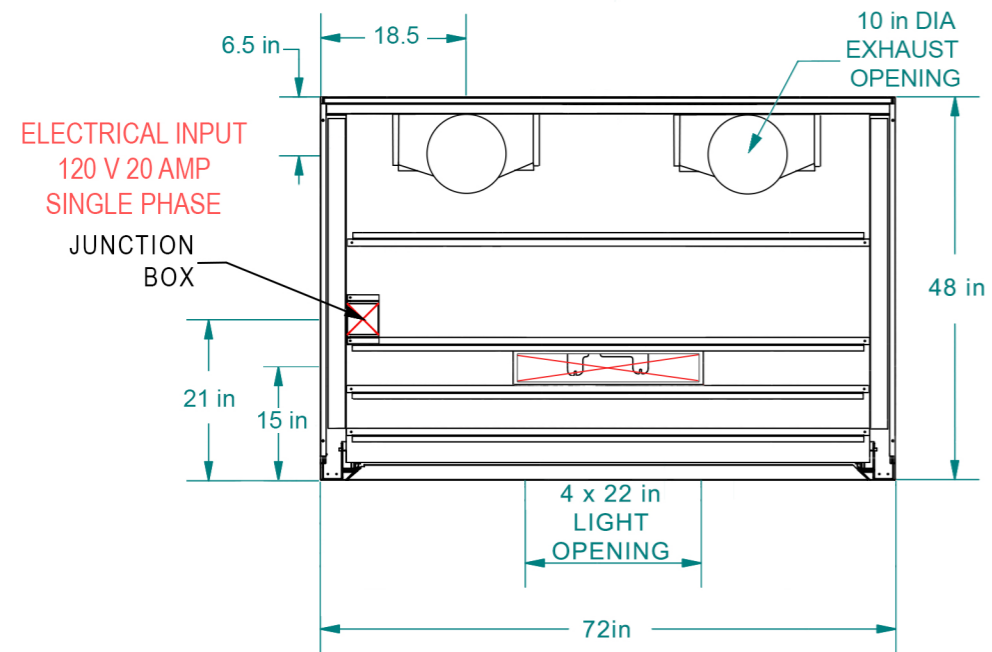

TOP VIEW

**NOT TO SCALE**

Four Sliding Doors

FRONT VIEW  
SASH OPEN

RIGHT SIDE VIEW  
SASH OPEN

BACK VIEW  
SASH CLOSED

6' x 4' WALK-IN HOOD

**FA** FISHER AMERICAN