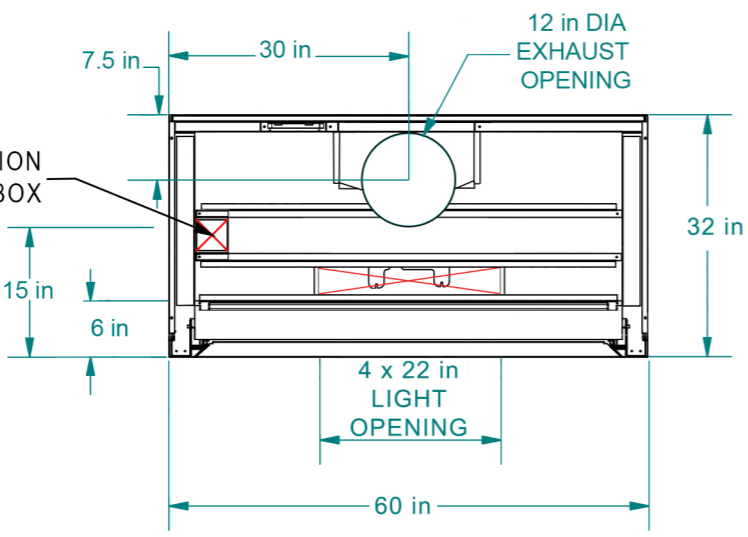

NOT TO SCALE

TOP VIEW

**LEFT SIDE VIEW
SASH OPEN**

**FRONT VIEW
SASH OPEN**

**RIGHT SIDE VIEW
SASH OPEN**

**BACK VIEW
SASH CLOSED**

5' FUME HOOD

(815)-670-6400