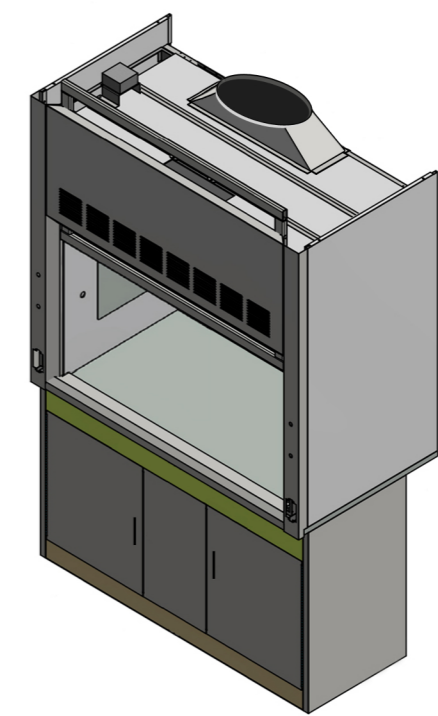

NOT TO SCALE

TOP VIEW

**LEFT SIDE VIEW
SASH OPEN**

**FRONT VIEW
SASH OPEN**

**RIGHT SIDE VIEW
SASH OPEN**

**BACK VIEW
SASH CLOSED**

5' FUME HOOD

(815)-670-6400