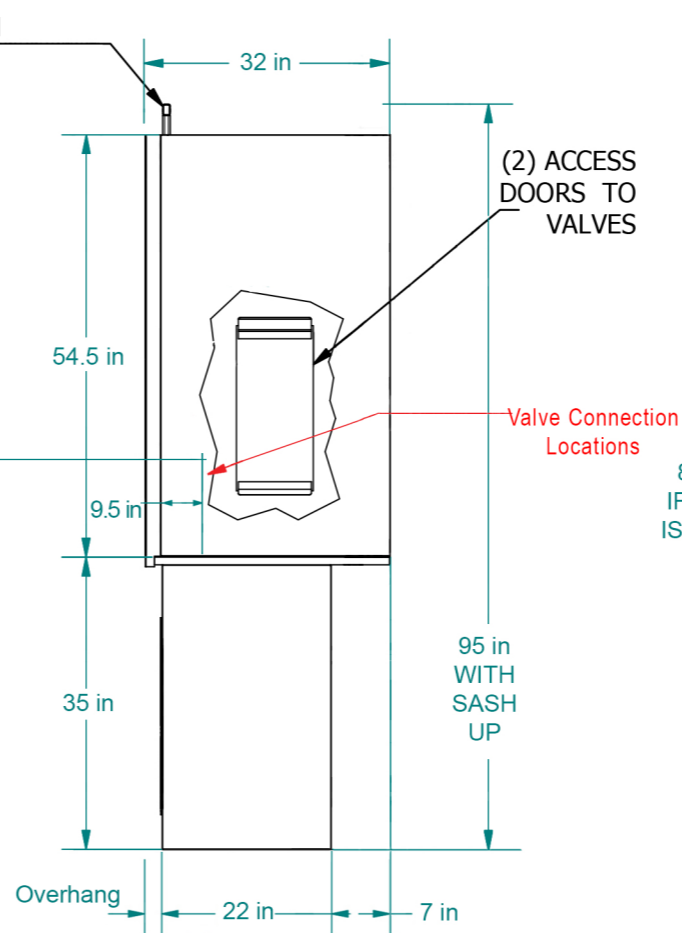

NOT TO SCALE

TOP VIEW

**LEFT SIDE VIEW
SASH OPEN**

**FRONT VIEW
SASH OPEN**

**RIGHT SIDE VIEW
SASH OPEN**

**BACK VIEW
SASH CLOSED**

5' FUME HOOD

(815)-670-6400