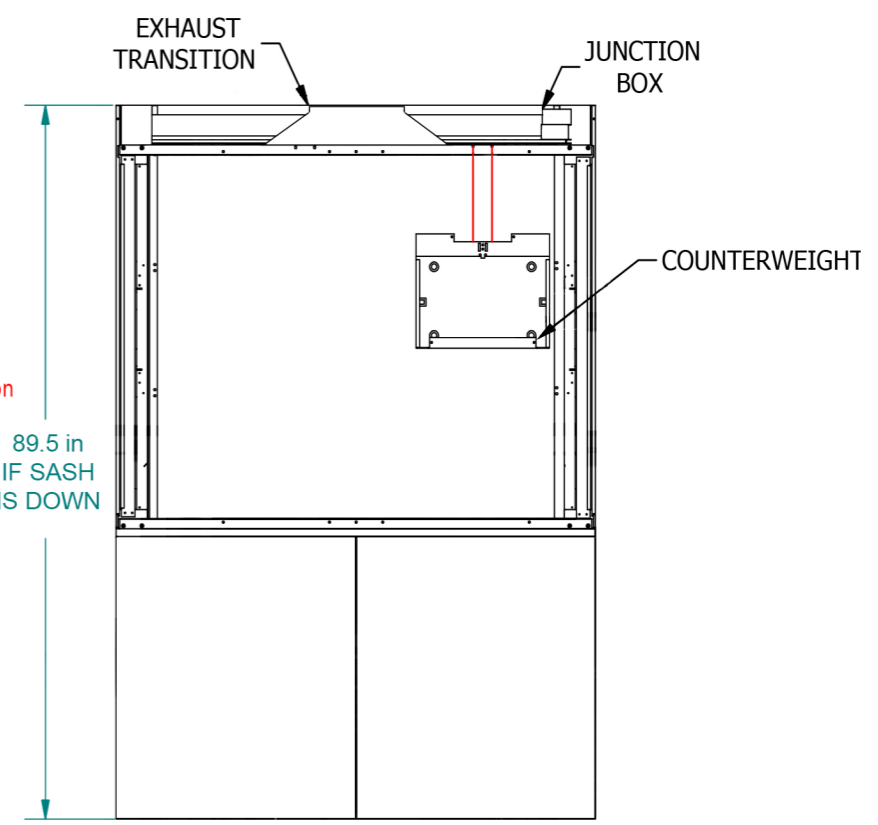

NOT TO SCALE

TOP VIEW

**LEFT SIDE VIEW
SASH OPEN**

**FRONT VIEW
SASH OPEN**

**RIGHT SIDE VIEW
SASH OPEN**

**BACK VIEW
SASH CLOSED**

5' FUME HOOD

(815)-670-6400