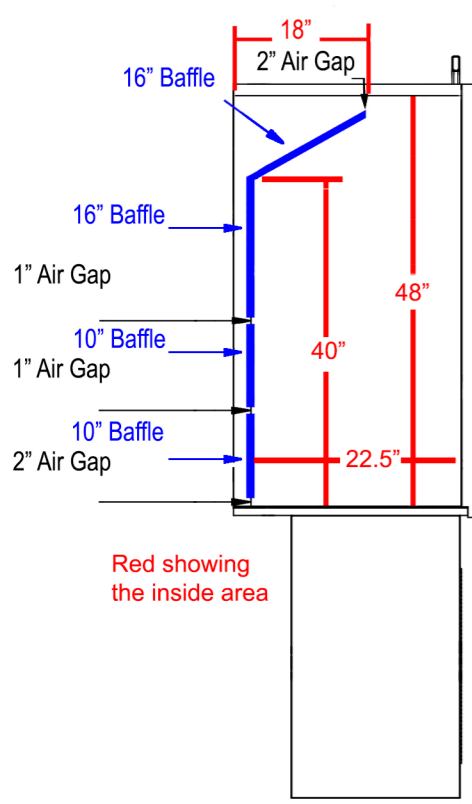

NOT TO SCALE

TOP VIEW

**LEFT SIDE VIEW
SASH OPEN**

**FRONT VIEW
SASH OPEN**

**RIGHT SIDE VIEW
SASH OPEN**

**BACK VIEW
SASH CLOSED**

5' FUME HOOD

(815)-670-6400