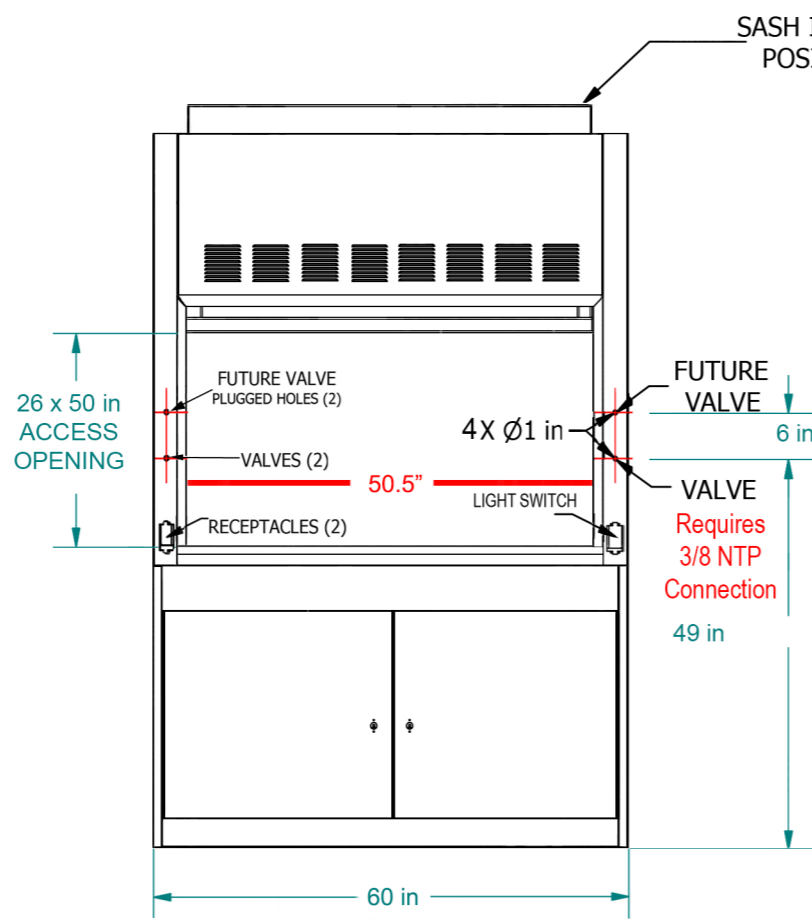

NOT TO SCALE

TOP VIEW

**LEFT SIDE VIEW
SASH OPEN**

**FRONT VIEW
SASH OPEN**

**RIGHT SIDE VIEW
SASH OPEN**

**BACK VIEW
SASH CLOSED**

5' FUME HOOD

(815)-670-6400