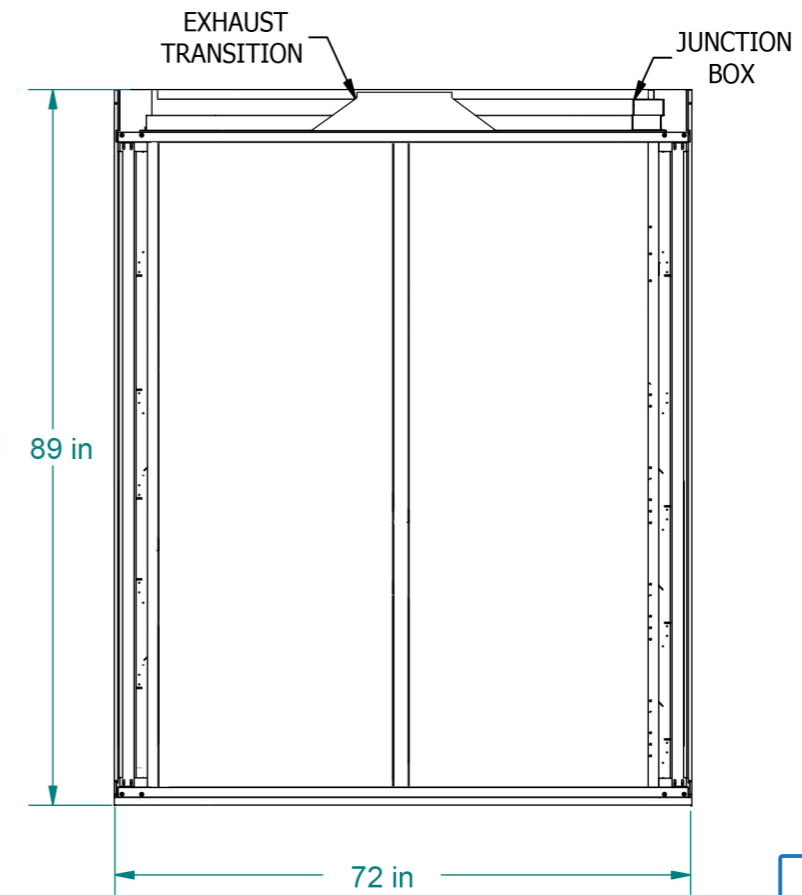

TOP VIEW

NOT TO SCALE

Four Sliding Doors

FRONT VIEW SASH OPEN

RIGHT SIDE VIEW SASH OPEN

BACK VIEW SASH CLOSED

6' WALK-IN HOOD

(815)-670-6400