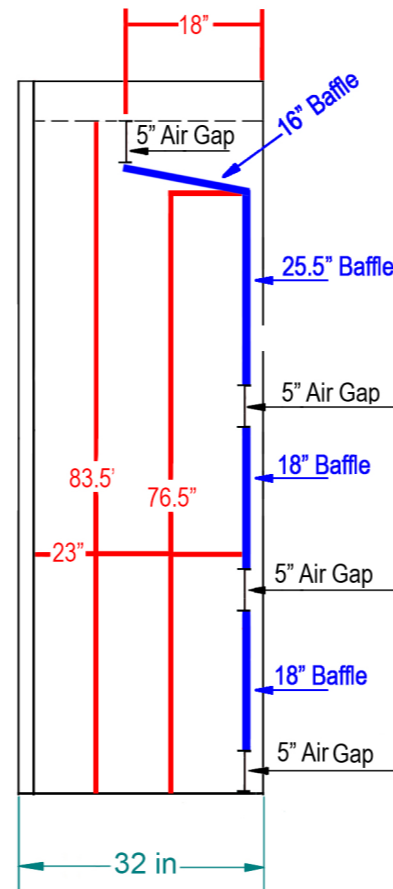

TOP VIEW

NOT TO SCALE

Four Sliding Doors

FRONT VIEW SASH OPEN

RIGHT SIDE VIEW SASH OPEN

BACK VIEW SASH CLOSED

6' WALK-IN HOOD

(815)-670-6400