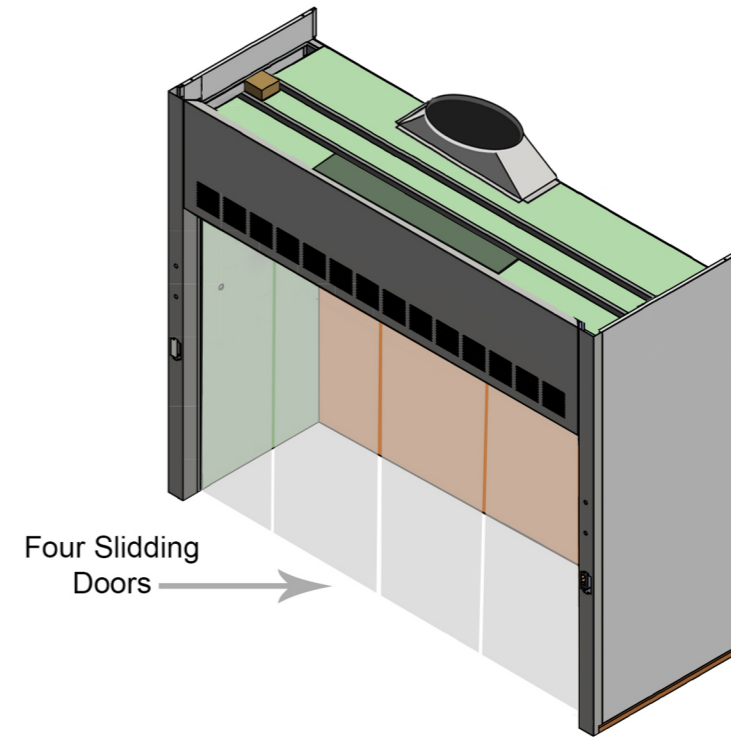

TOP VIEW

NOT TO SCALE

Four Sliding Doors

FRONT VIEW SASH OPEN

RIGHT SIDE VIEW SASH OPEN

BACK VIEW SASH CLOSED

6' WALK-IN HOOD

(815)-670-6400