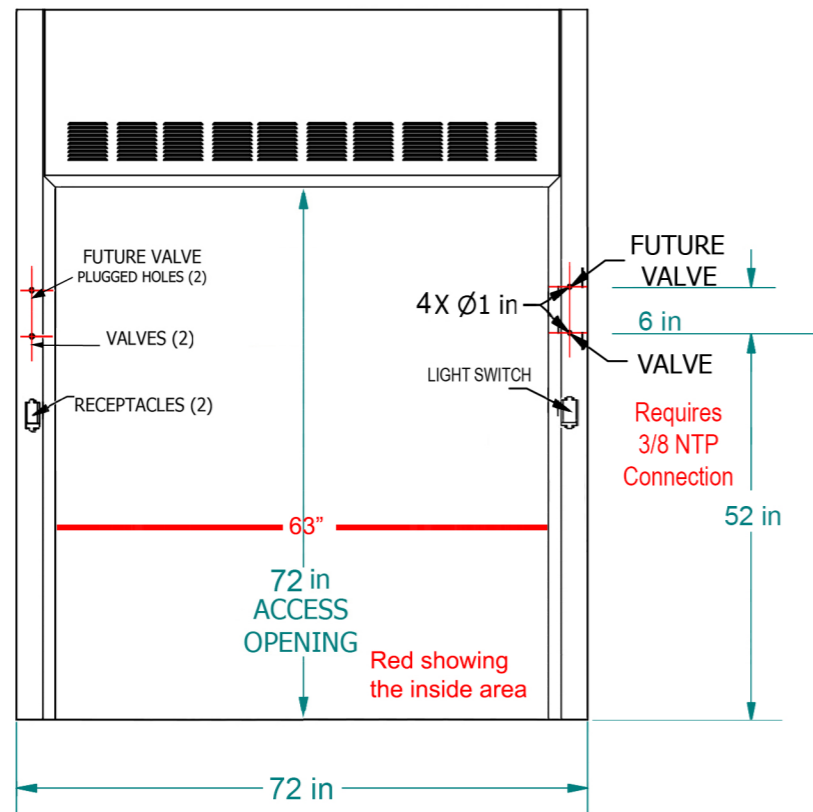

TOP VIEW

NOT TO SCALE

Four Sliding Doors

FRONT VIEW SASH OPEN

RIGHT SIDE VIEW SASH OPEN

BACK VIEW SASH CLOSED

6' WALK-IN HOOD

(815)-670-6400