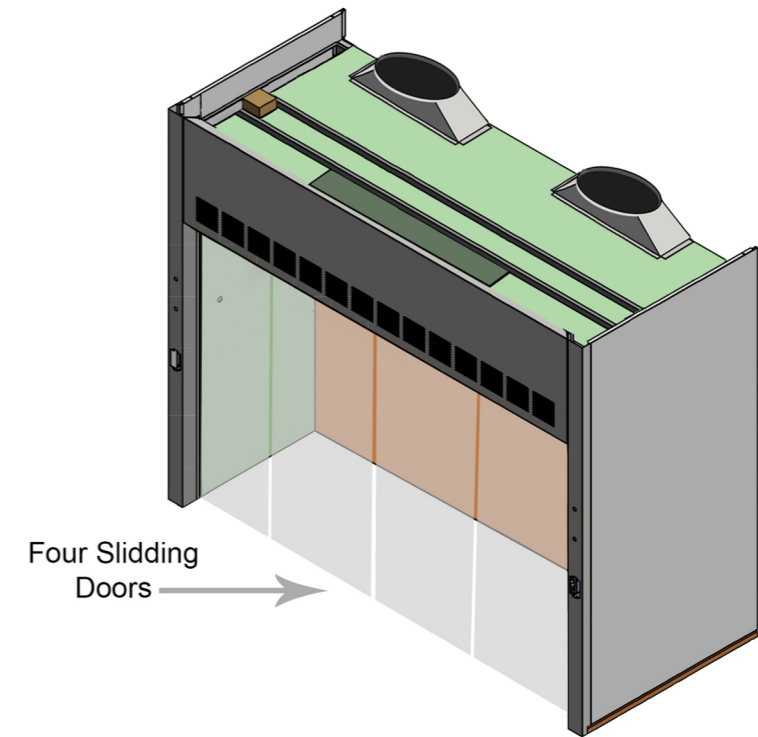

TOP VIEW

NOT TO SCALE

FRONT VIEW
SASH OPEN

RIGHT SIDE VIEW
SASH OPEN

BACK VIEW
SASH CLOSED

6' x 4' WALK-IN HOOD

FA FISHER AMERICAN

(815)-670-6400