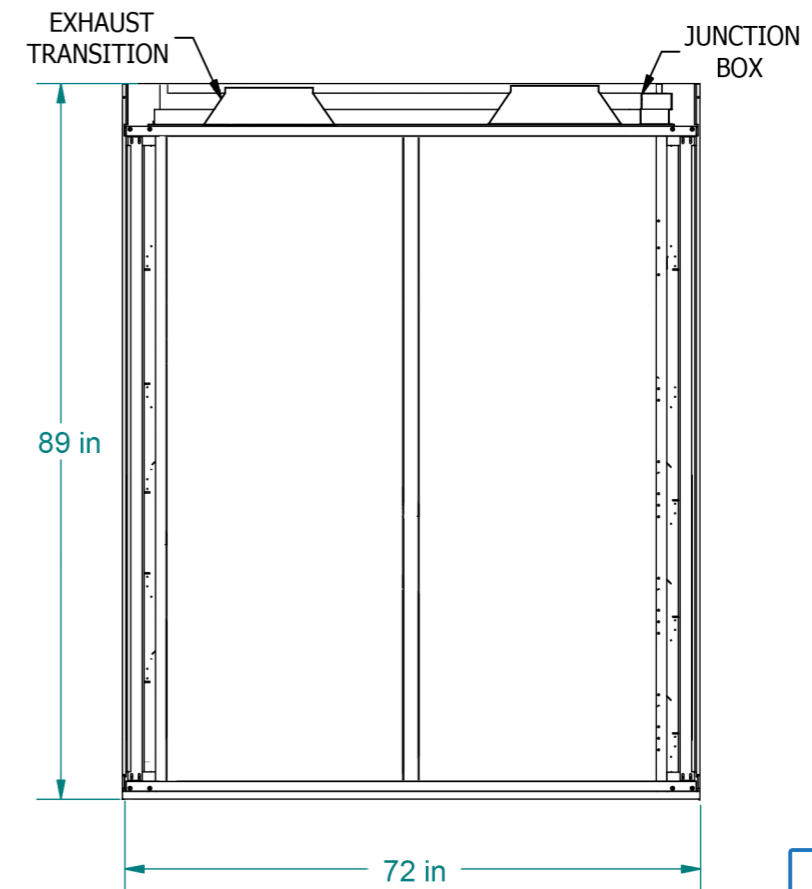

TOP VIEW

NOT TO SCALE

FRONT VIEW
SASH OPEN

RIGHT SIDE VIEW
SASH OPEN

BACK VIEW
SASH CLOSED

6' x 4' WALK-IN HOOD

FA FISHER AMERICAN

(815)-670-6400