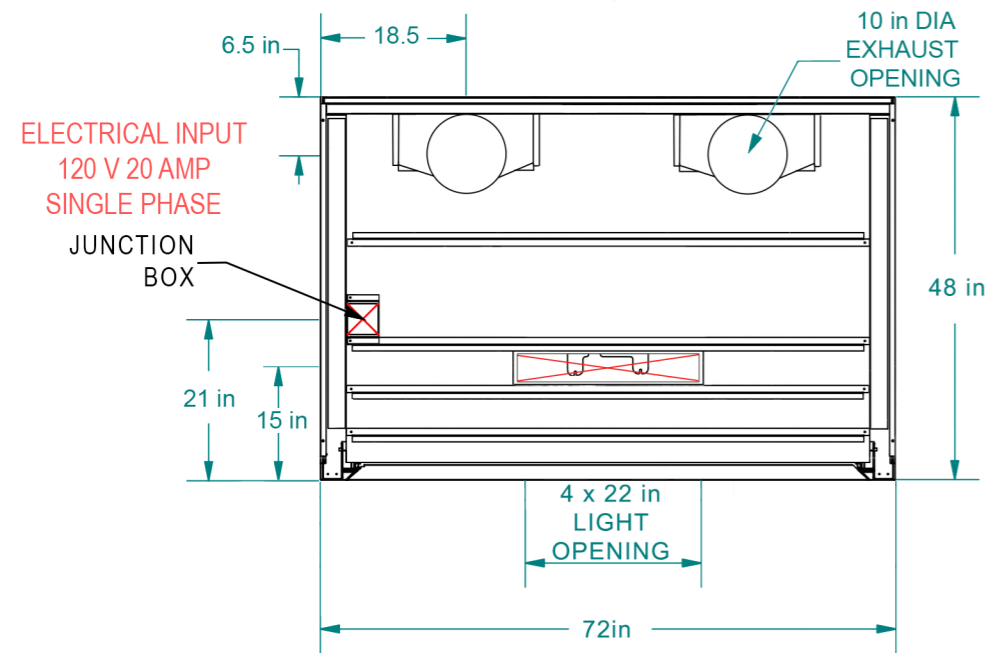

TOP VIEW

NOT TO SCALE

FRONT VIEW
SASH OPEN

RIGHT SIDE VIEW
SASH OPEN

BACK VIEW
SASH CLOSED

6' x 4' WALK-IN HOOD

FA FISHER AMERICAN

(815)-670-6400