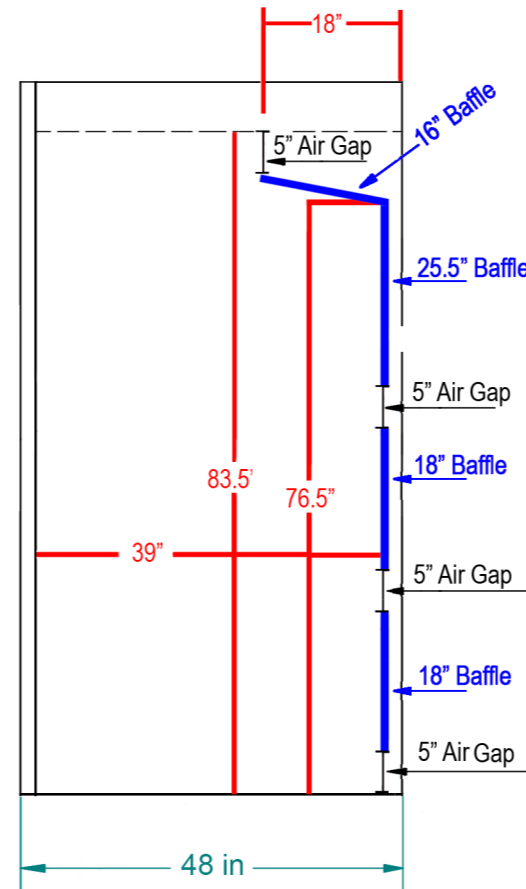

TOP VIEW

NOT TO SCALE

FRONT VIEW
SASH OPEN

RIGHT SIDE VIEW
SASH OPEN

BACK VIEW
SASH CLOSED

6' x 4' WALK-IN HOOD

FA FISHER AMERICAN

(815)-670-6400