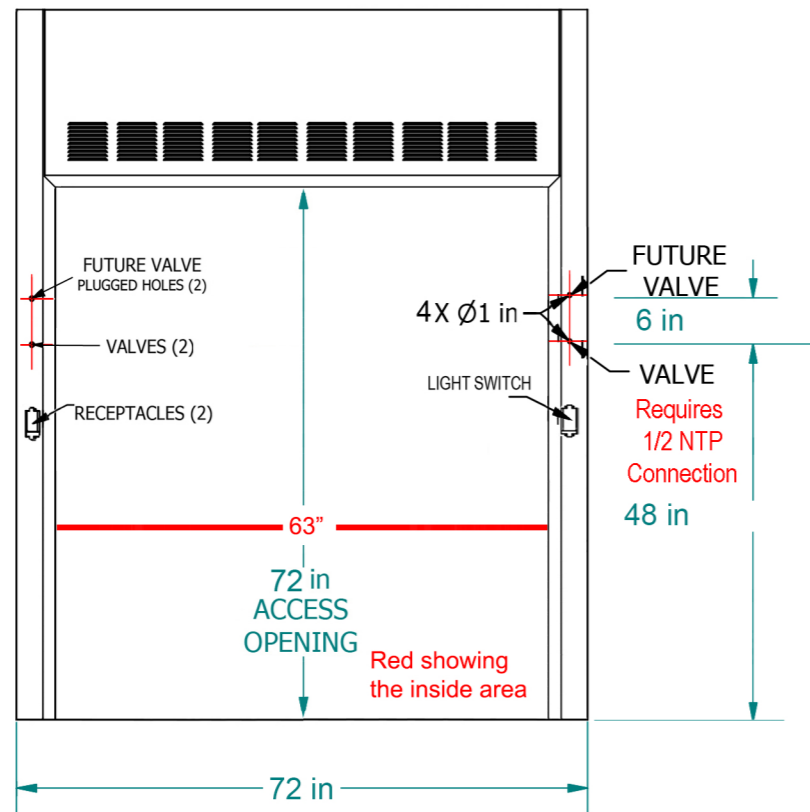

TOP VIEW

NOT TO SCALE

FRONT VIEW
SASH OPEN

RIGHT SIDE VIEW
SASH OPEN

BACK VIEW
SASH CLOSED

6' x 4' WALK-IN HOOD

FA FISHER AMERICAN

(815)-670-6400