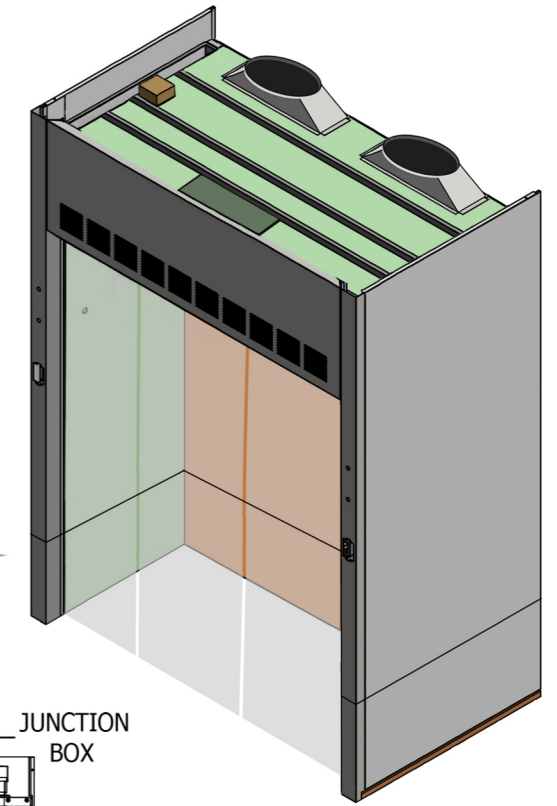

TOP VIEW

NOT TO SCALE

Four Sliding Doors

FRONT VIEW
SASH OPEN

RIGHT SIDE VIEW
SASH OPEN

BACK VIEW
SASH CLOSED

6' x 6' x 10' WALK-IN HOOD

FA FISHER AMERICAN