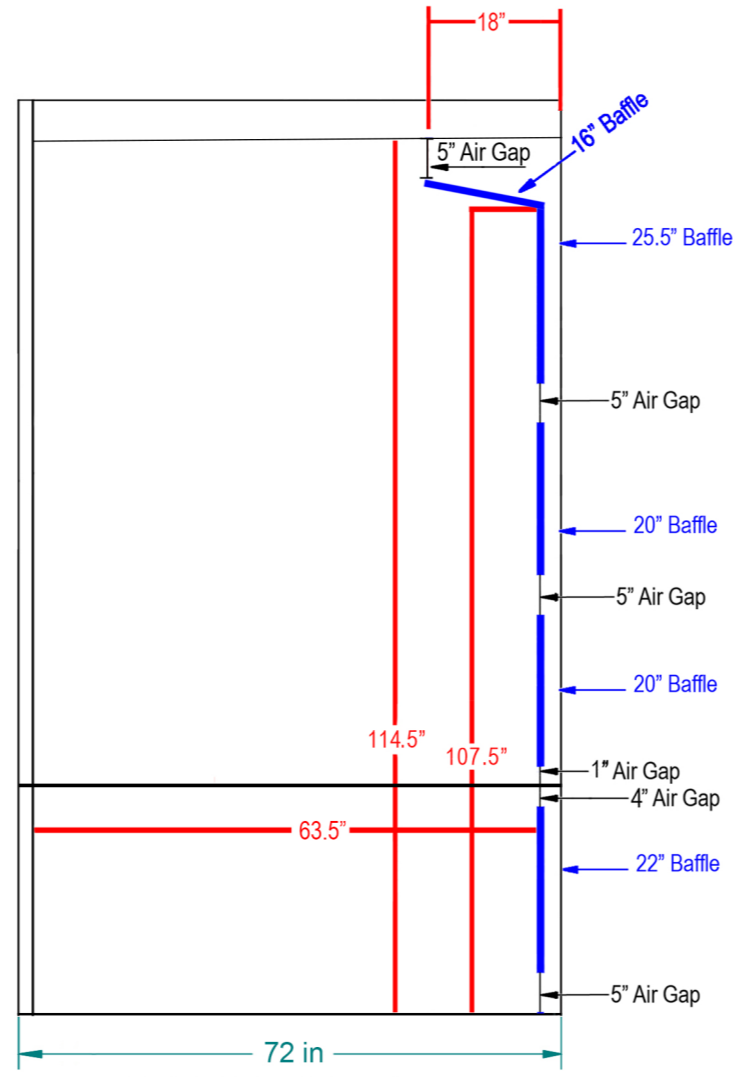

TOP VIEW

NOT TO SCALE

Four Sliding Doors

FRONT VIEW
SASH OPEN

RIGHT SIDE VIEW
SASH OPEN

BACK VIEW
SASH CLOSED

6' x 6' x 10' WALK-IN HOOD

FA FISHER AMERICAN