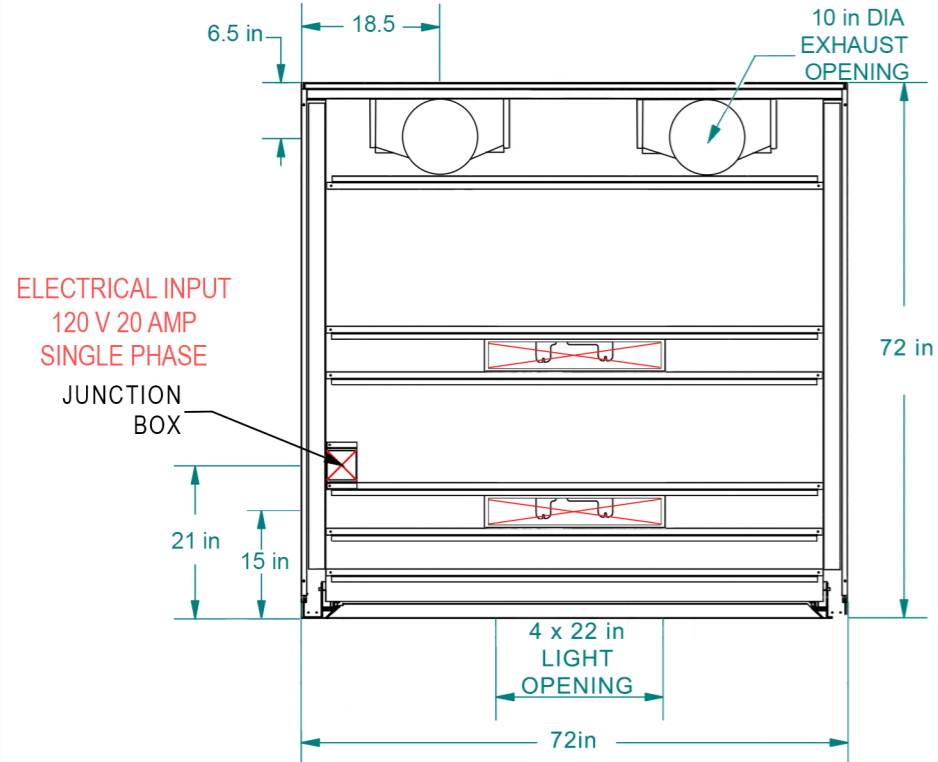

TOP VIEW

NOT TO SCALE

Four Sliding Doors

FRONT VIEW
SASH OPEN

RIGHT SIDE VIEW
SASH OPEN

BACK VIEW
SASH CLOSED

6' x 6' x 10' WALK-IN HOOD

FA FISHER AMERICAN