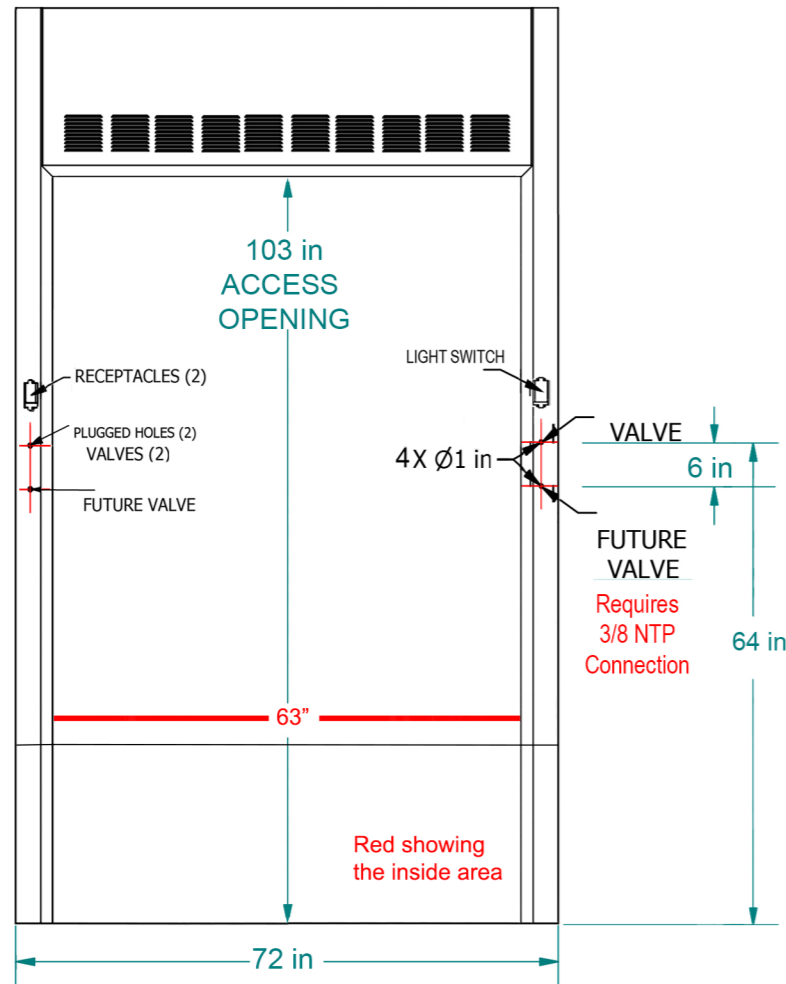

TOP VIEW

NOT TO SCALE

Four Sliding Doors

FRONT VIEW
SASH OPEN

RIGHT SIDE VIEW
SASH OPEN

BACK VIEW
SASH CLOSED

6' x 6' x 10' WALK-IN HOOD

FA FISHER AMERICAN