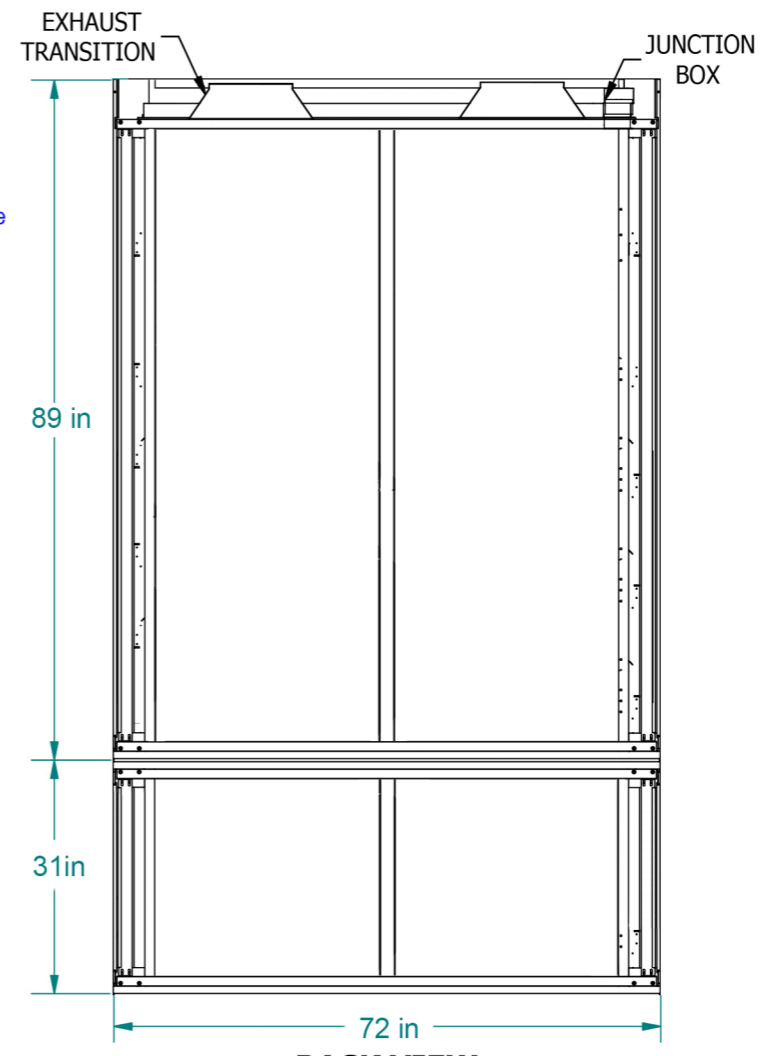

TOP VIEW

NOT TO SCALE

Four Sliding Doors

FRONT VIEW
SASH OPEN

RIGHT SIDE VIEW
SASH OPEN

BACK VIEW
SASH CLOSED

6' x 6' x 10' WALK-IN HOOD

FA FISHER AMERICAN