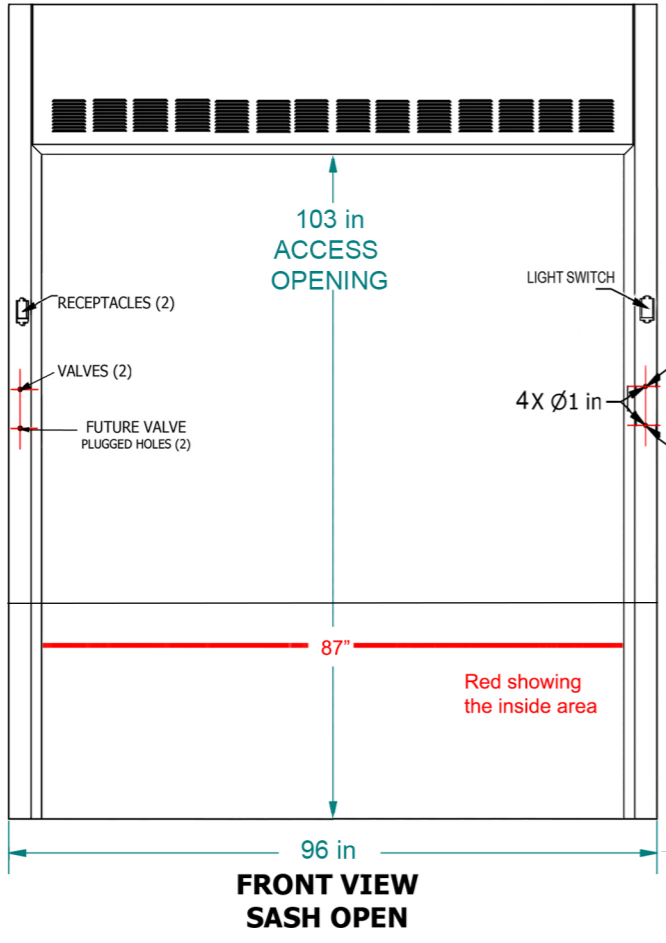

**NOT TO SCALE**

Four Sliding Doors →

**8'x6'x10' WALK-IN HOOD**

**FA FISHER AMERICAN** CLASSIFIED **UL**

**(815)-670-6400**