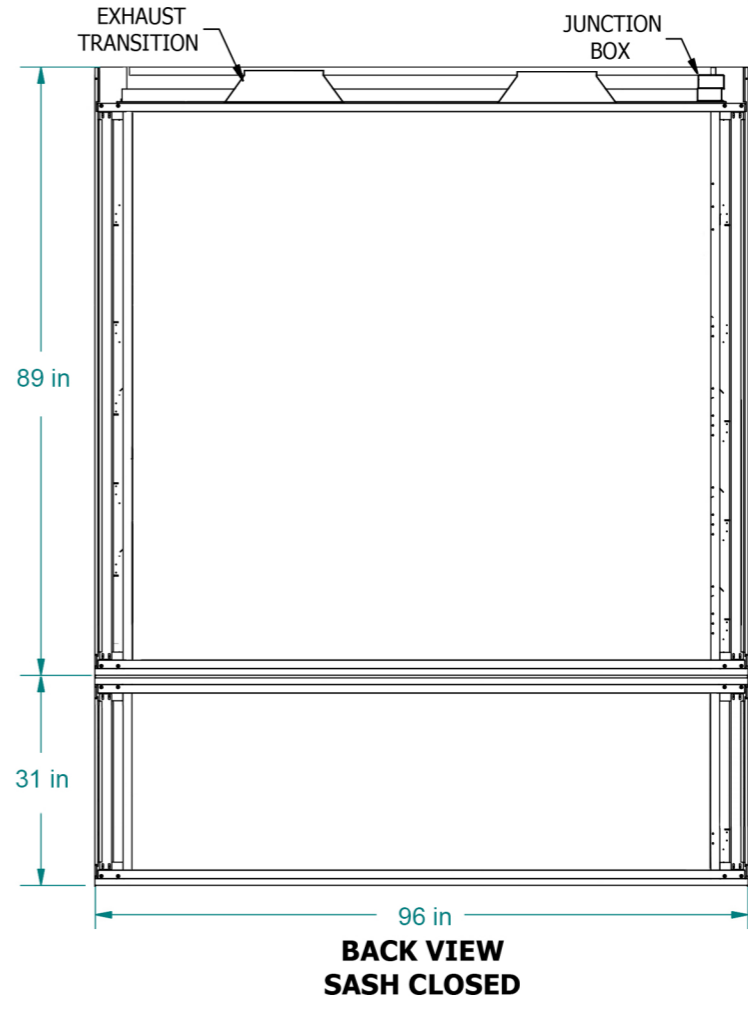

**NOT TO SCALE**

Four Sliding Doors →

**8'x6'x10' WALK-IN HOOD**

**FA FISHER AMERICAN** CLASSIFIED **UL**

**(815)-670-6400**