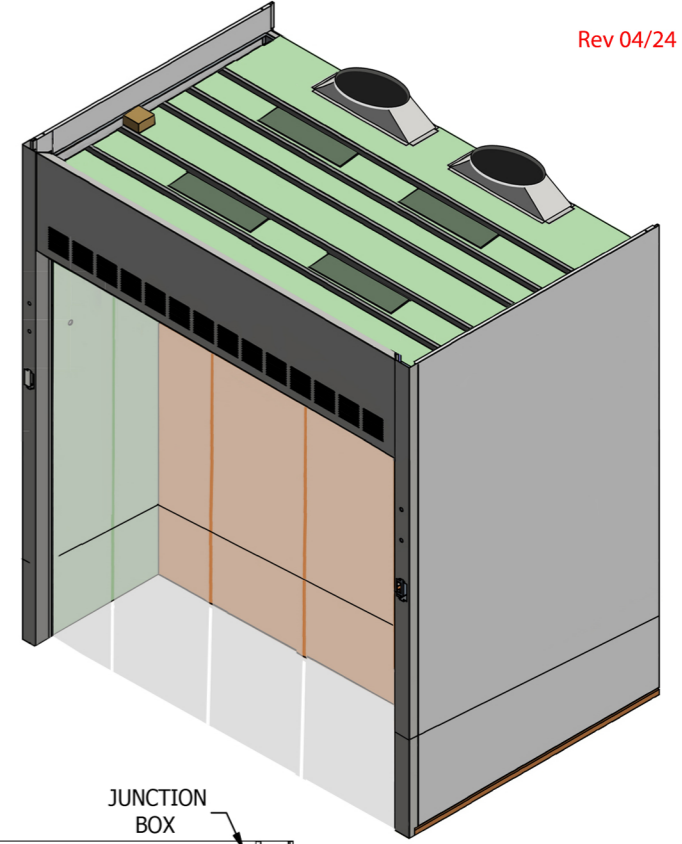

**NOT TO SCALE**

Four Sliding Doors →

**8'x6'x10' WALK-IN HOOD**

**FA FISHER AMERICAN** CLASSIFIED **UL**

**(815)-670-6400**