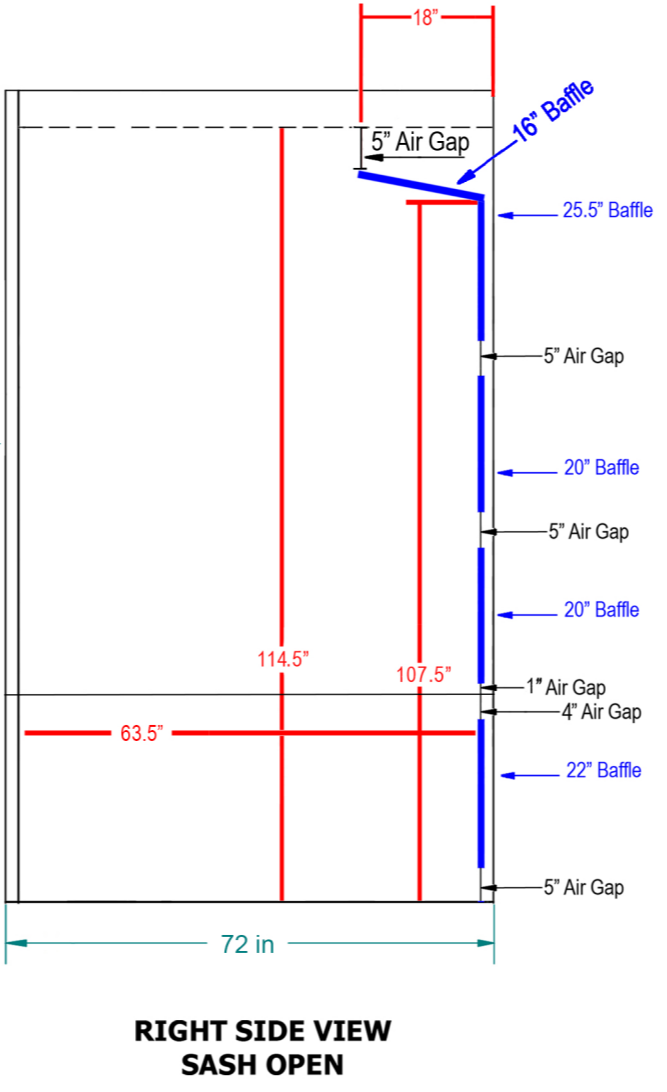

**NOT TO SCALE**

Four Sliding Doors →

**8'x6'x10' WALK-IN HOOD**

**FA FISHER AMERICAN** CLASSIFIED **UL**

**(815)-670-6400**